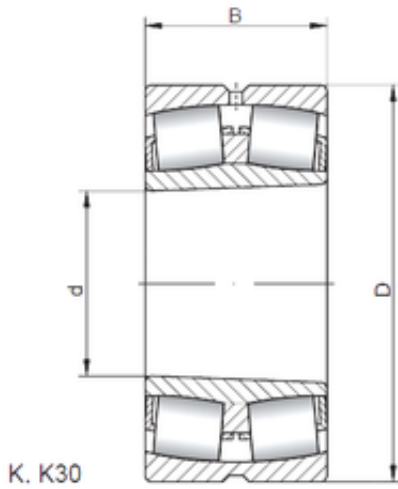

### 230/800 KW33 ISO Spherical Roller Bearings

Bearing No. 230/800 KW33

Size	800x1150x258 mm
Bore Diameter	800 mm
Outer Diameter	1150 mm
Width	258 mm
d	800 mm
D	1150 mm
B	258 mm
C	258 mm

230/800 KW33 Bearing 2D drawings and 3D CAD models